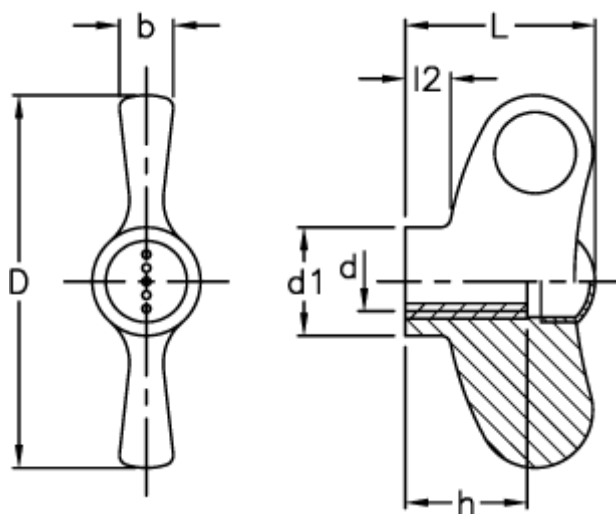

Article number: 23052232266

Description: E+G Wing nut
EWN.48 B-M8-C6, red cap

Measures

b	= 7
D	= 47
d_1	= 13.5
d 6H	= M8
h	= 12
L	= 24
l_2	= 5.5